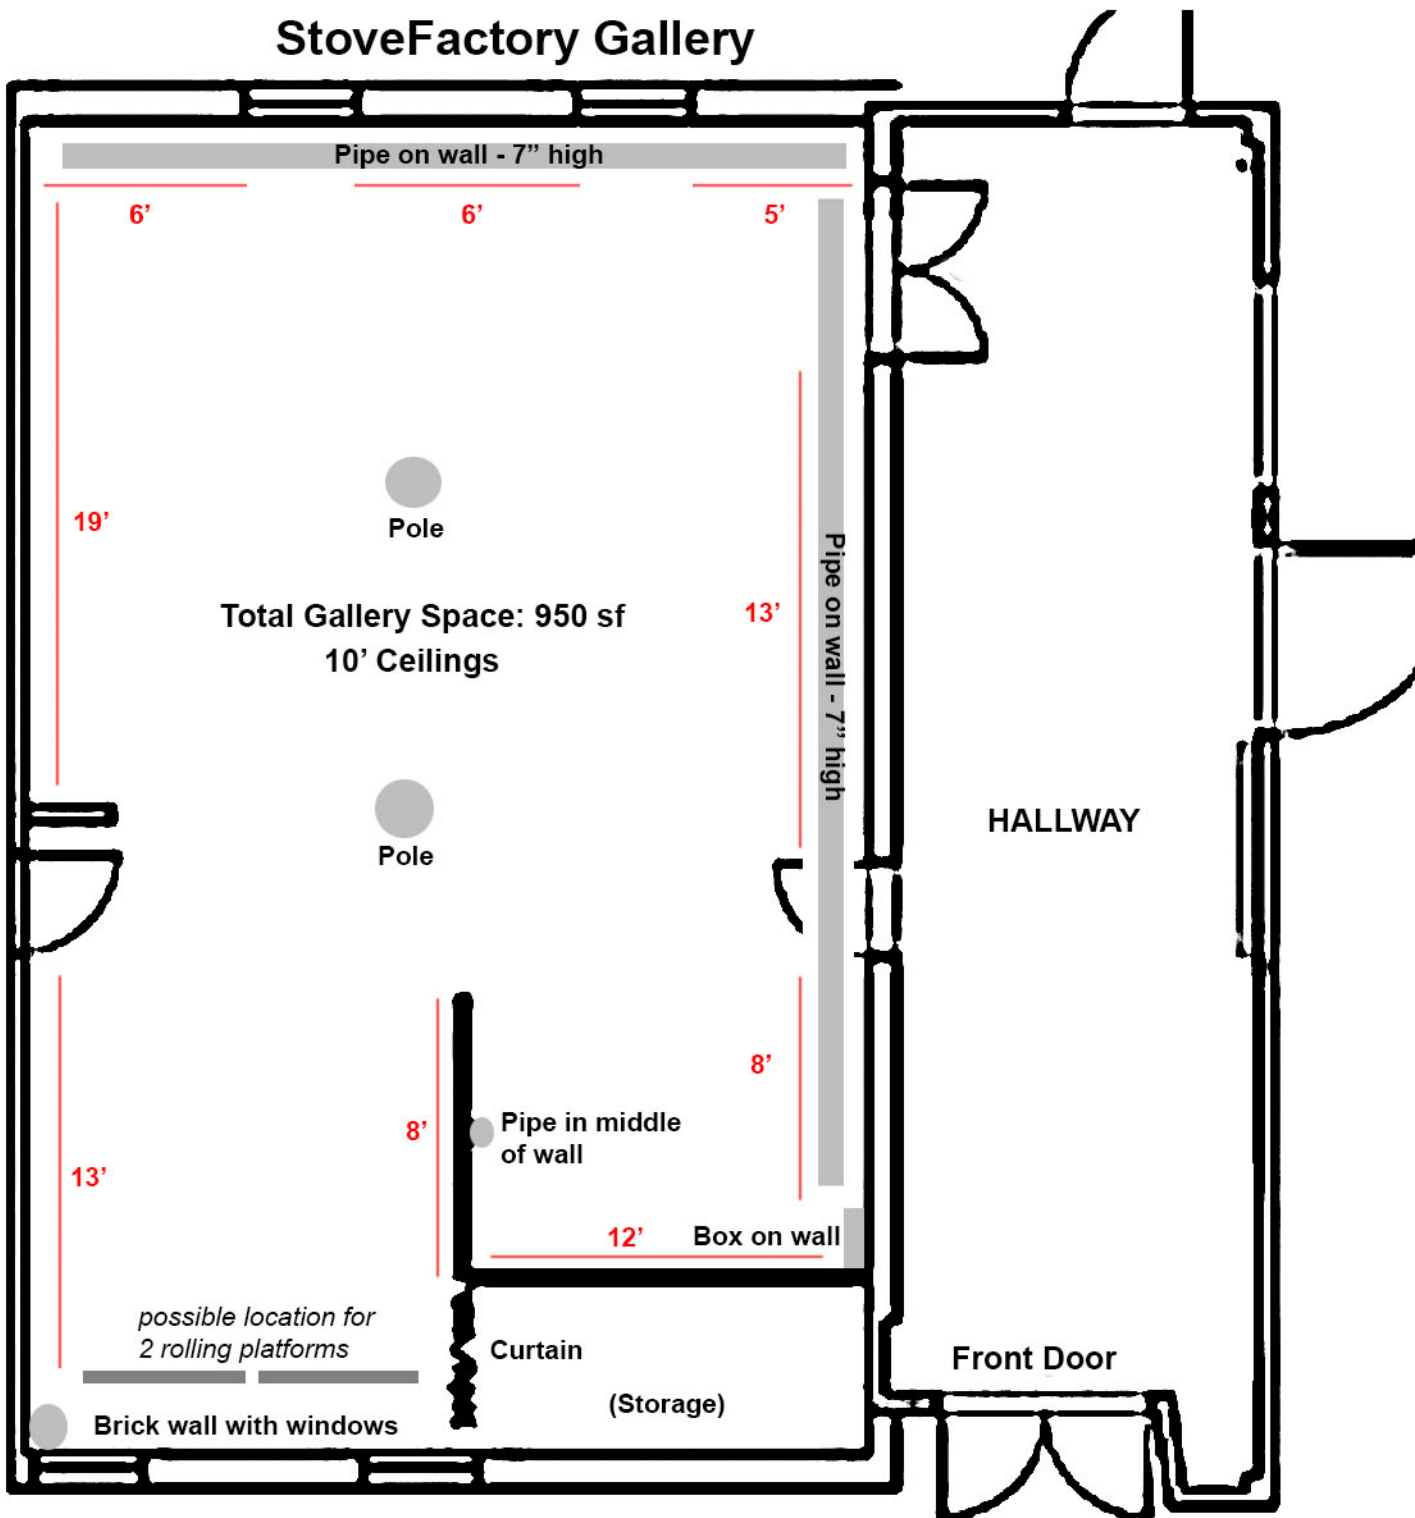

# StoveFactory Gallery

Five rolling platforms, double sided, 7' x 4'